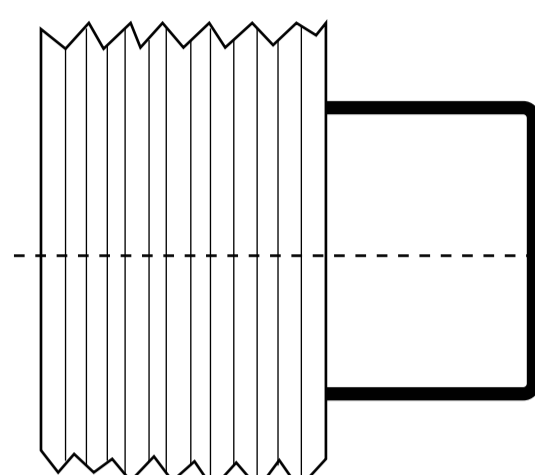

**HEX HEAD
BUSHING**

**SQUARE HEAD
PLUG**

HEX HEAD BUSHINGS			HEX HEAD BUSHINGS			SQUARE HEAD PLUGS		
SIZE		APPROX. WEIGHT	SIZE		APPROX. WEIGHT	SIZE		APPROX. WEIGHT
NPS	DN		NPS	DN		NPS	DN	
1/4" x 1/8"		0.02	2" x 1"		0.81	1/8"		0.02
	6 x 3	0.01		50 x 25	0.37		3	0.01
3/8" x 1/8"		0.02	2 x 1 1/2"		0.7	1/4"		0.02
	10 x 3	0.01		50 x 40	0.32		6	0.01
3/8" x 1/4"		0.04	2 1/2" x 1"		1.5	3/8"		0.04
	10 x 6	0.02		65 x 25	0.7		10	0.02
1/2" x 1/8"		0.09	2 1/2" x 1 1/4"		1.5	1/2"		0.09
	15 x 3	0.04		65 x 32	0.67		15	0.04
1/2" x 1/4"		0.07	2 1/2" x 1 1/2"		1.3	3/4"		0.11
	15 x 6	0.3		65 x 40	0.58		20	0.05
1/2" x 3/8"		0.07	2 1/2" x 2"		1.1	1"		0.15
	15 x 10	0.03		65 x 50	0.49		25	0.07
3/4" x 1/8"		0.15	3" x 1"		2.2	1 1/4"		0.26
	2 x 3	0.07		80 x 25	1		32	0.13
3/4" x 1/4"		0.15	3" x 1 1/4"		2.2	1 1/2"		0.35
	20 x 6	0.07		80 x 40	0.99		40	0.16
3/4" x 3/8"		0.13	3" x 1 1/2"		2.2	2"		0.55
	20 x 10	0.06		80 x 40	0.99		50	0.26
3/4" x 1/2"		0.11	3" x 2"		2	2 1/2"		0.97
	20 x 15	0.05		80 x 50	0.91		65	0.44
1" x 1/4"		0.26	3" x 2 1/2"		1.5	3"		1.4
	25 x 6	0.12		80 x 25	0.66		80	0.63
1" x 3/8"		0.24	4" x 1"		4	3 1/2"		2.5
	2 x 10	0.11		100 x 25	1.8		90	1.1
1" x 1/2"		0.22	4" x 1 1/4"		4	4"		2.5
	25 x 15	0.1		100 x 32	1.8		100	1.1
1" x 3/4"		0.2	4" x 1 1/2"		4	5"		5.4
	25 x 20	0.09		100 x 40	1.8		125	2.4
1 1/4" x 1/2"		0.37	4" x 2"		3.7	6"		7.5
	32 x 15	0.17		100 x 50	1.7		150	3.4
1 1/4" x 3/4"		0.35	4" x 2 1/2"		3.3			
	32 x 20	0.16		100 x 65	1.5			
1 1/4" x 1"		0.29	4" x 3"		3.1			
	32 x 25	0.13		100 x 80	1.4			
1 1/2" x 3/4"		0.53						
	40 x 20	0.24						
1 1/2" x 1"		0.49						
	40 x 25	0.22						
1 1/2" x 1 1/4"		0.31						
	40 x 32	0.14						
2" x 1/2"		0.84						
	50 x 15	0.38						
2" x 3/4"		0.86						
	50 x 20	0.39						